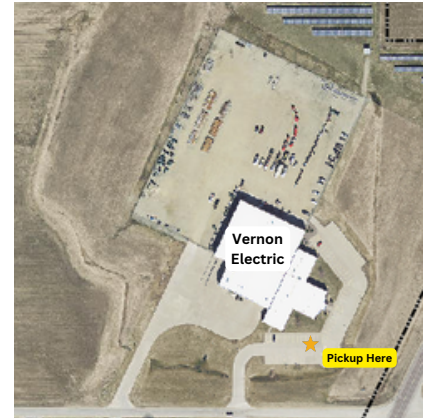

Shuttle Schedule

Pick Up Locations

COON VALLEY-
VILLAGE PARKING LOT
BY AMERICAN LEIGON

WESTBY-
VERNON ELECTRIC
PARKING LOT

FRIDAY PICK UP
5-7PM

WESTBY

5PM

6PM